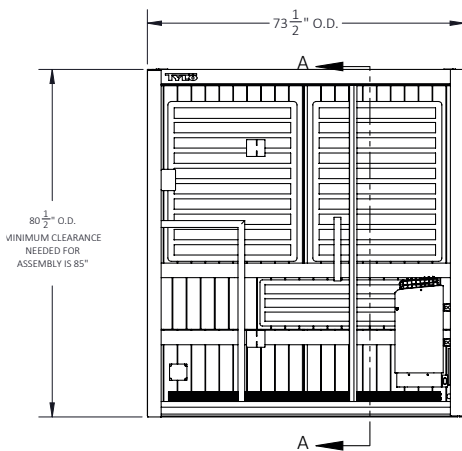

Exterior Front Wall