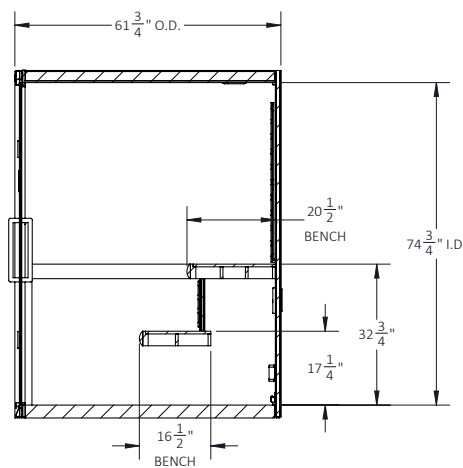

### Dimensions

Exterior:	62"D x 74"W x 81"H
Interior:	58"D x 70 <sup>3/4</sup> "W x 74 <sup>3/4</sup> "H
Door Dimensions:	22" x 74 <sup>3/4</sup> "
Weight:	~655 lbs.
Sq. Footage:	28.5
Cu. Footage:	177.5
Seats:	3 Person (Wraparound)
Electrical:	240V / 25 Amp 1980 Watts (IR) / 6000 Watts (TR)
Cord Length	N/A
Shipping Weight:	~1040 lbs. (Palletized)

Top Down View  
w/ Interior Measurements