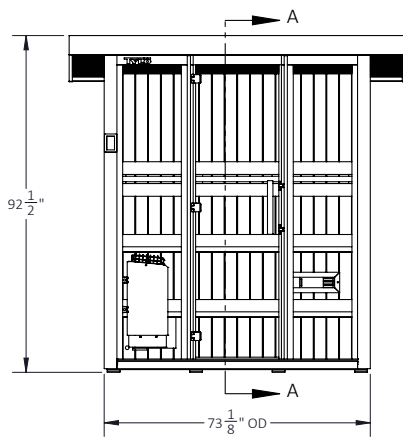

Lulea™ 3 Features

Tinted Privacy Glass

A full glass front with tinted privacy glass opens the space, lets in natural light, and maintains a sense of seclusion.

Durable Steel Roof

Long-lasting, weather-resistant steel roof with 5% grade and runoff channels to efficiently shed water.

Bliss Control Panel & App

A sleek, modern touchscreen and app offering an intuitive, personalized sauna experience—control lighting, temperature, session time, scheduling, audio, and more with ease.

Dual-Zone Interior/Exterior Lighting

Independent multi-color chromotherapy zones let you personalize the atmosphere both inside and out—enhancing visibility, ambiance, and control.

Secure Double-Latch

Heat-Treated Wood Accents

Two-toned wood accents for clean lines, creating an organic atmosphere.

Sense Bliss 8 Heater

Designed in Sweden with rapid-heating IntelliAir™ Technology, ThermoSafe™ siding for enhanced safety, and a built-in aromatherapy reservoir.

Clear Hemlock, Inside & Out

Exterior requires weatherproof sealant. A durable, naturally hypoallergenic wood with smooth grain and 2 1/2" insulation throughout.

Weatherproof Vinyl Flooring

Durable and easy to clean, the vinyl interior provides a water-resistant flooring surface built for the demands of outdoor sauna use.

Exterior Front Wall