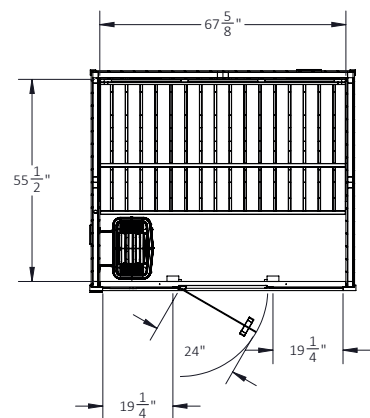

Top Down View
w/ Interior Measurements

Note: No pre-drilled pass through hole for power. Please contact your authorized Tylo dealer for additional information.