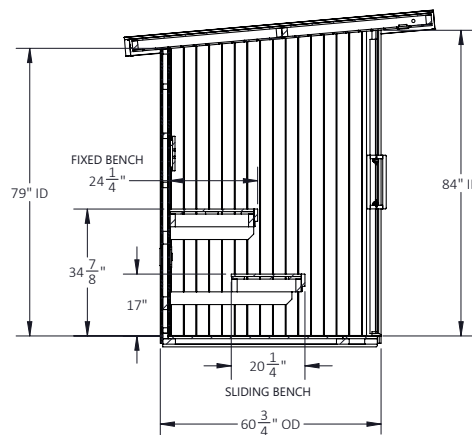

## Clear Hemlock, Inside & Out

Exterior requires weatherproof sealant. A durable, naturally hypoallergenic wood with smooth grain and 2 1/2" insulation throughout.

## Weatherproof Vinyl Flooring

Durable and easy to clean, the vinyl interior provides a water-resistant flooring surface built for the demands of outdoor sauna use.

Exterior Front Wall

Interior Left Wall