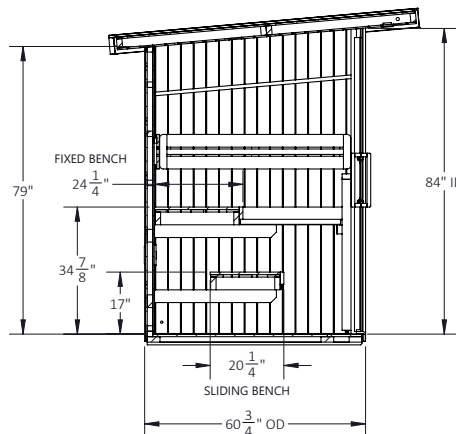

Exterior:	Base: 61"D x 86"W x 94"H Roof: 86"D x 102"W
Interior:	55 ^{1/2} "D x 79 ^{5/8} "W x 79"-84"H
Door Dimensions:	24" x 82 ^{3/4} "
Weight:	~1480 lbs.
Sq. Footage:	30.7
Cu. Footage:	208.4
Seats:	4 Person (Wraparound)
Electrical:	240V / 35 Amp / 8300 Watts
Cord Length	N/A
Shipping Weight:	~1775 lbs. (Palletized)

Secure Double-Latch

Wraparound Seating

L-shaped return benching offers a spacious, communal layout—ideal for stretching out or comfortably sharing the sauna experience.

Heat-Treated Wood Accents

Two-toned wood accents for clean lines, creating an organic atmosphere.

Exterior Front Wall

Interior Left Wall

Top Down View
w/ Interior Measurements

Note: No pre-drilled pass through hole for power. Please contact your authorized Tylo dealer for additional information.