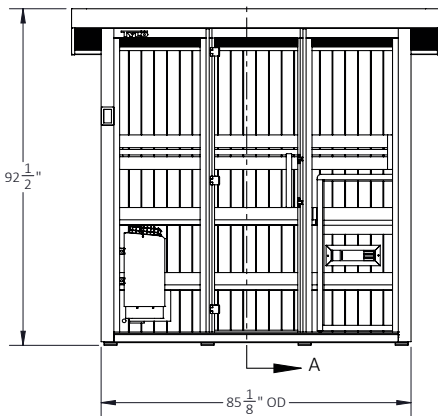

Exterior:	Base: 61"D x 86"W x 94"H Roof: 86"D x 102"W
Interior:	55 ^{1/2} "D x 79 ^{5/8} "W x 79"-84"H
Door Dimensions:	24" x 82 ^{3/4} "
Weight:	~1480 lbs.
Sq. Footage:	30.7
Cu. Footage:	208.4
Seats:	4 Person (Wraparound)
Electrical:	240V / 35 Amp / 8300 Watts
Cord Length	N/A
Shipping Weight:	~1775 lbs. (Palletized)

Secure Double-Latch

Wraparound Seating

L-shaped return benching offers a spacious, communal layout—ideal for stretching out or comfortably sharing the sauna experience.

Heat-Treated Wood Accents

Two-toned wood accents for clean lines, creating an organic atmosphere.

Exterior Front Wall

Interior Left Wall

Top Down View
w/ Interior Measurements

Note: No pre-drilled pass through hole for power. Please contact your authorized Tylo dealer for additional information.