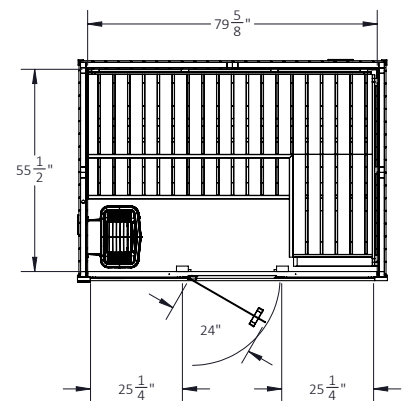

Exterior:	Base: 61"D x 86"W x 94"H Roof: 86"D x 102"W
Interior:	55 ^{1/2} "D x 79 ^{5/8} "W x 79"-84"H
Door Dimensions:	24" x 82 ^{3/4} "
Weight:	~1480 lbs.
Sq. Footage:	30.7
Cu. Footage:	208.4
Seats:	4 Person (Wraparound)
Electrical:	240V / 35 Amp / 8300 Watts
Cord Length	N/A
Shipping Weight:	~1775 lbs. (Palletized)

Secure Double-Latch

Wraparound Seating

L-shaped return benching offers a spacious, communal layout—ideal for stretching out or comfortably sharing the sauna experience.

Heat-Treated Wood Accents

Two-toned wood accents for clean lines, creating an organic atmosphere.

Exterior Front Wall

Interior Left Wall

Top Down View
w/ Interior Measurements

Note: No pre-drilled pass through hole for power. Please contact your authorized Tylo dealer for additional information.